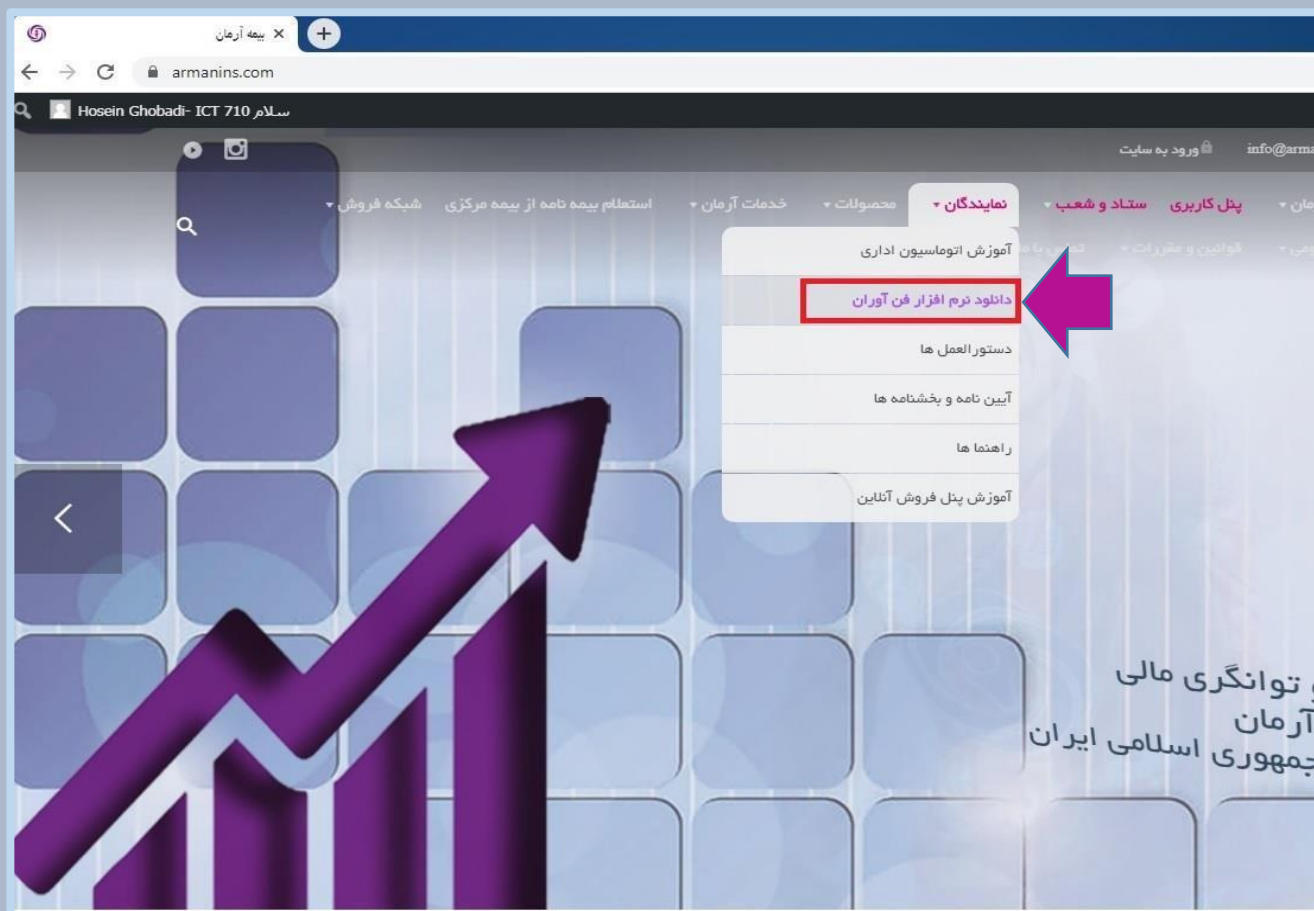

انتخاب گزینه دانلود نرم افزار فن آوران از زیر منوی نمایندگان